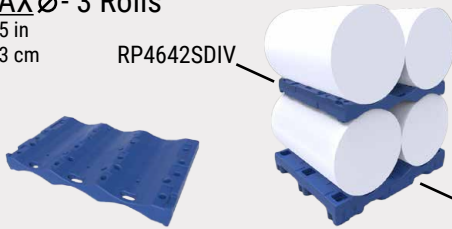

RP4642SDIV
(Multiple Roll Divider)

42.5 x 46 x 5 in
108 x 116.8 x 12.7 cm

NUMBER OF PALLETS THAT FIT INSIDE A:
20' Sea Container = 150 pallets
40' Sea Container = 318 pallets
53' Dry Van = 510 pallets

RP4642INTLK-DIVSW

46 x 42 x 5 in
116.8 x 106.7 x 12.7 cm

MAX∅- 2 Rolls **MAX**∅- 3 Rolls
27 in 13.5 in
68.6 cm 34.3 cm