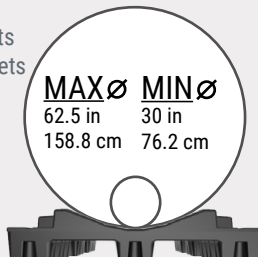

RP4462S00

NUMBER OF PALLETS THAT FIT INSIDE A:

20' Sea Container = 88 pallets
40' Sea Container = 190 pallets
53' Dry Van = 260 pallets

44 x 62 x 9.75 in
111.8 x 157.5 x 24.8 cm

MAX Ø MIN Ø
62.5 in 30 in
158.8 cm 76.2 cm